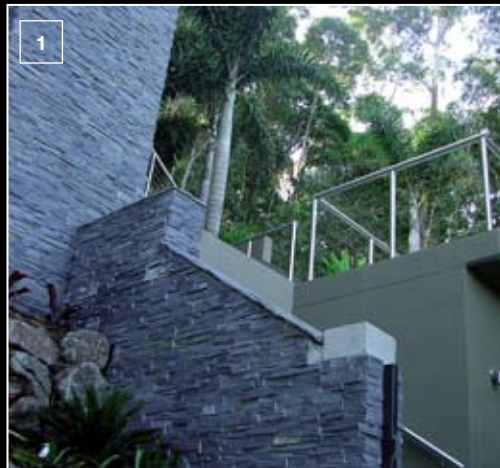

OS
original stone

Basalt Schist

Stonecladd™
A New Zealand favourite

WALLING SOLUTIONS

The most popular stone offered by Original Stone, Stonecladd™ Basalt is characterised by its appealing charcoal grey base accented with copper highlights. The result is a traditional, rustic look that complements a wide range of designs and décors.

- 1 Basalt schist creates a solid, stylish landscaping feature
- 2 Schist columns add grandeur to this entrance
- 3 An impressive schist wall is a feature in this apartment building foyer
- 4 Schist columns define this barbecue and outdoor dining area
- 5 The décor of the Living Room bar in Ponsonby incorporates Basalt Schist