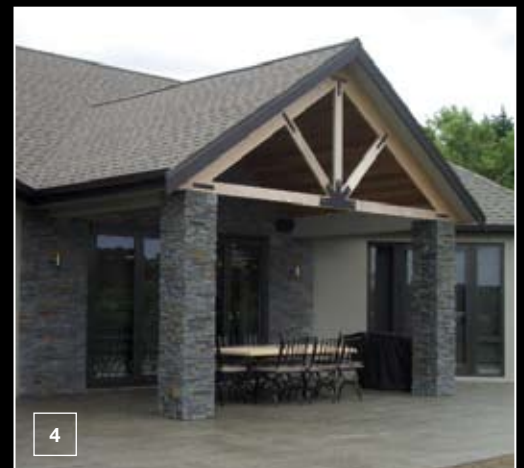

OS
original stone

Basalt Schist

Stonecladd™
A New Zealand favourite

WALLING SOLUTIONS

The most popular stone offered by Original Stone, Stonecladd™ Basalt is characterised by its appealing charcoal grey base accented with copper highlights. The result is a traditional, rustic look that complements a wide range of designs and décors.

- 1 Basalt schist creates a solid, stylish landscaping feature
- 2 Schist columns add grandeur to this entrance
- 3 An impressive schist wall is a feature in this apartment building foyer
- 4 Schist columns define this barbecue and outdoor dining area
- 5 The décor of the Living Room bar in Ponsonby incorporates Basalt Schist