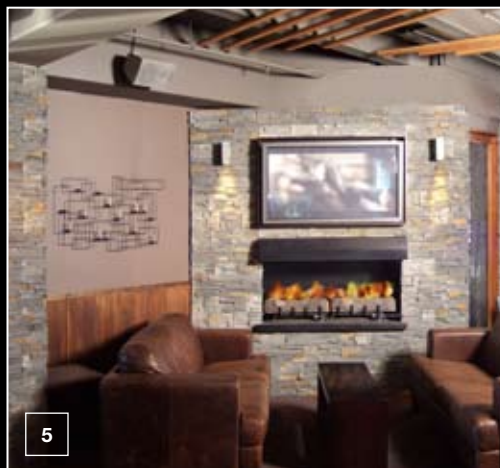

OS
original stone

Basalt Schist

Stonecladd™
A New Zealand favourite

WALLING SOLUTIONS

The most popular stone offered by Original Stone, Stonecladd™ Basalt is characterised by its appealing charcoal grey base accented with copper highlights. The result is a traditional, rustic look that complements a wide range of designs and décors.

- 1 Basalt schist creates a solid, stylish landscaping feature
- 2 Schist columns add grandeur to this entrance
- 3 An impressive schist wall is a feature in this apartment building foyer
- 4 Schist columns define this barbecue and outdoor dining area
- 5 The décor of the Living Room bar in Ponsonby incorporates Basalt Schist